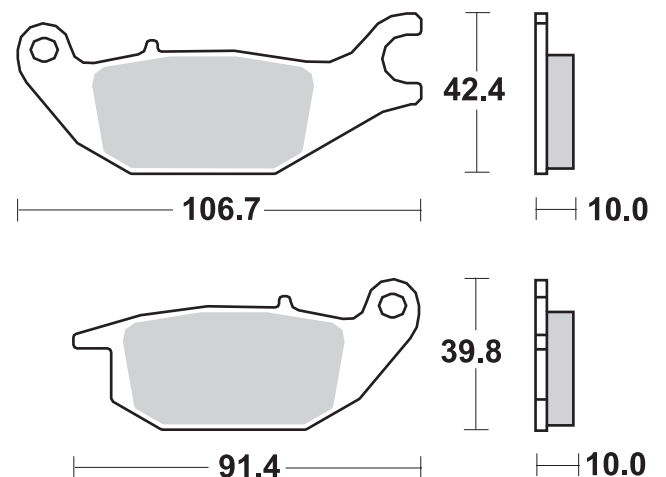

March 2019

NEW MODEL

sbs[®]

GO AHEAD

HI-TECH BRAKE SOLUTIONS
MADE IN EUROPE

HONDA 125 Monkey

			RECOMMENDED	
HONDA				
125	Monkey	19 -	797 HF	784 HF

* = 2 sets required / 2 jeux pour l'Avant.

SBS 797 Available compounds HF

SBS 784 Available compounds HF

Scale 1:2