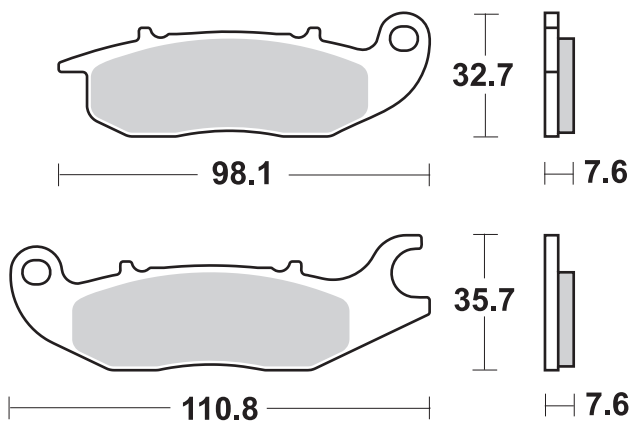

March 2019

NEW MODEL

sbs[®]

GO AHEAD

HI-TECH BRAKE SOLUTIONS
MADE IN EUROPE

HONDA 125 Monkey

			RECOMMENDED	
HONDA				
125	Monkey	19 -	797 HF	784 HF

* = 2 sets required / 2 jeux pour l'Avant.

SBS 797 Available compounds HF

SBS 784 Available compounds HF

Scale 1:2